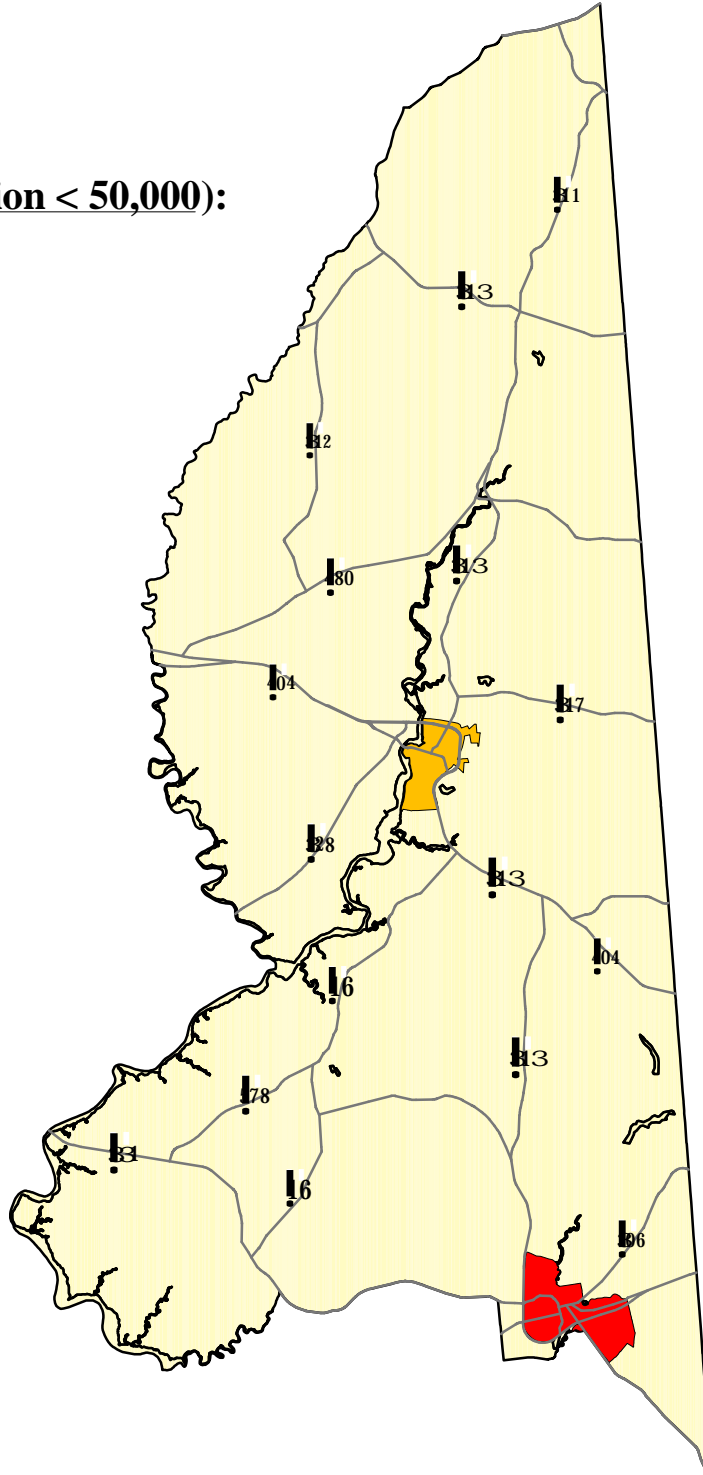

Urban Areas in Caroline County Maryland - 2000

 Major Roads

Urban Cluster (Population < 50,000):

 Denton, MD

 Federalsburg, MD

Source: U.S. Department of Commerce, Bureau of the Census, 2000 Census of Population
Prepared by the Maryland Department of Planning, Planning Data Services, June 2002.